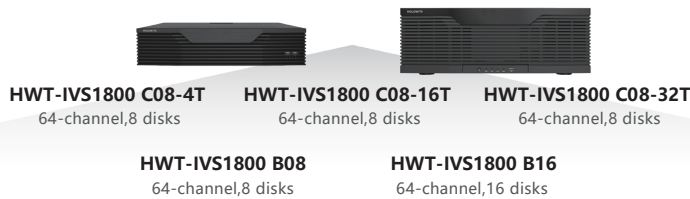

Cloud

Edge

Device

HOLOWITS HWT-IVS1800

32 TOPS

ultimate computing power

- Embedded system
- Professional AI-accelerated processor

Innovative, intelligent, open for safe cities, transportation and medium / large-scale campus