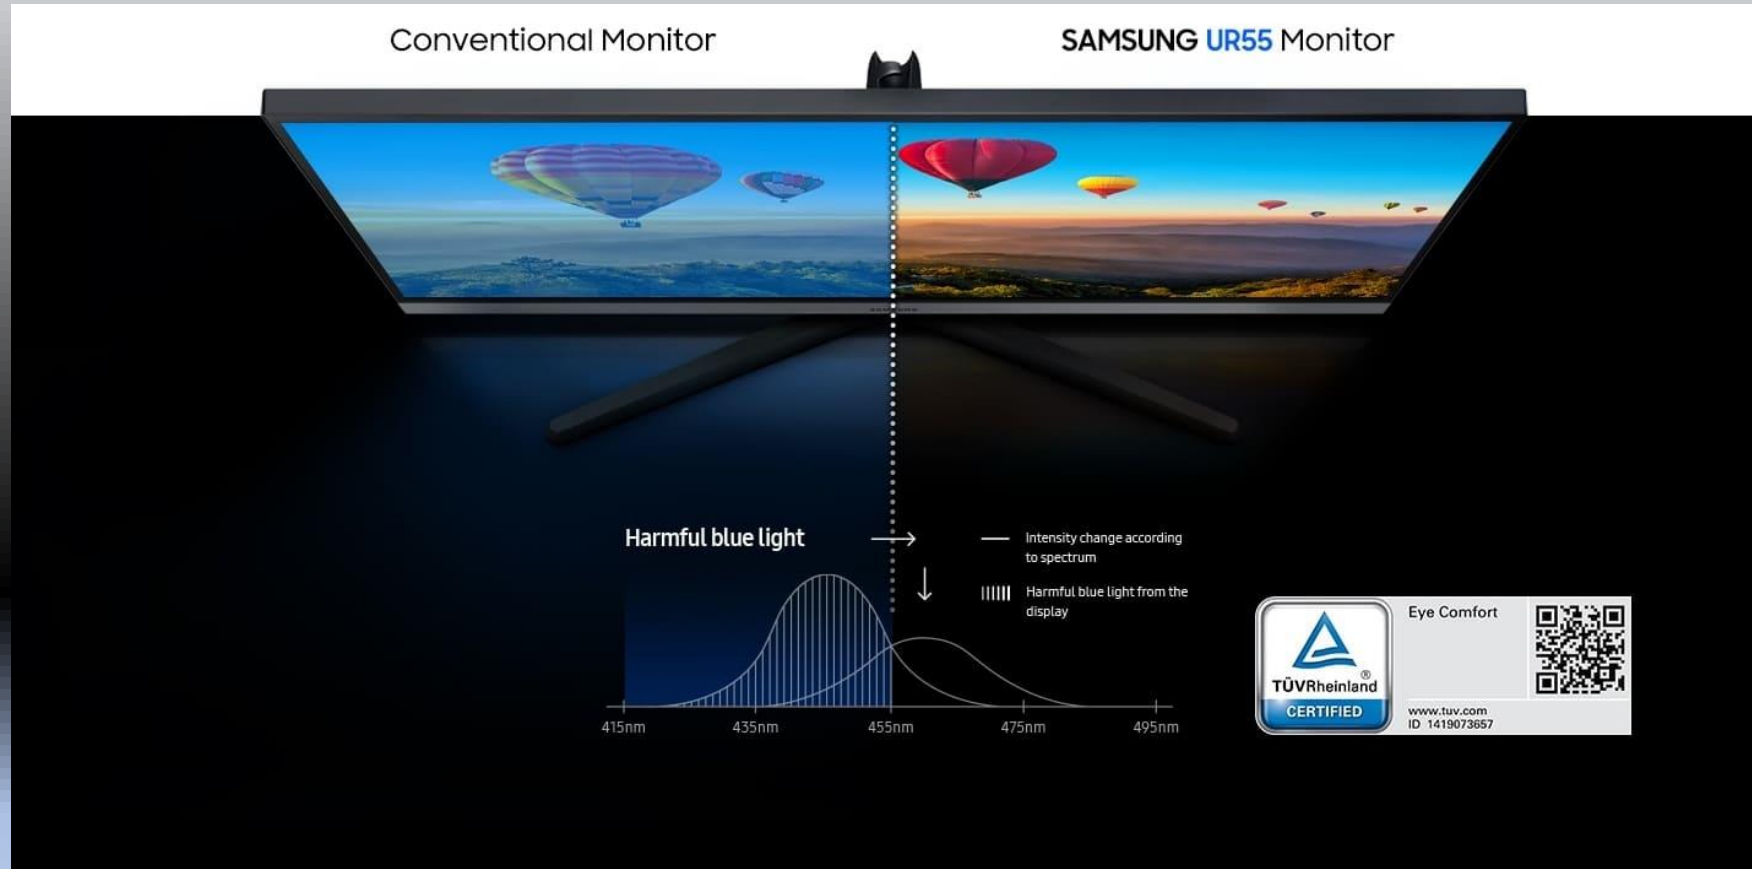

Conventional Monitor

SAMSUNG UR55 Monitor

\* UR55 has received the world's first certification as a monitor from TÜV Rheinland for Eye Comfort 2.0 standard, which validates that the product can provide a comfortable viewing experience with accurate color reproduction, minimized ambient light impact, reduced toxic blue light and flicker while achieving 99.5% sRGB without any change to resolution.

# Display with No Borders

Simplistic design, total sophistication. Exquisite craftsmanship makes the difference in this stylish 28-inch flat screen monitor with a minimalist 3-sided bezel-less screen. In a dual monitor setup, the displays line up seamlessly for you to enjoy stunning UHD content—without any distracting gap.