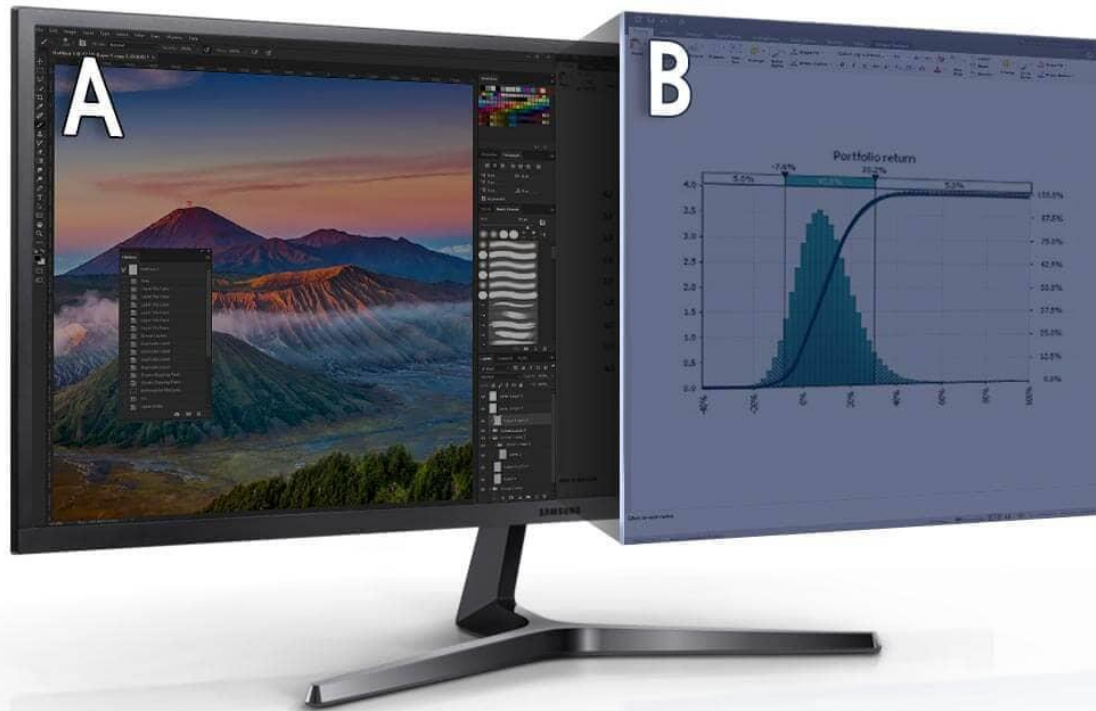

All-around Performer

The ultra-wide WQHD monitor

Seamless multi-tasking

With its 34" ultra-wide screen and 21:9 WQHD resolution, the SJ55W provides all the workspace you need to comfortably multi-task on a single screen. And whether you're working on documents, playing games, or watching movies, you'll enjoy all your content in superbly detailed WQHD quality.

WQHD Image quality

With a screen resolution of 3440x1440 pixels—approximately 2.4 times the density of Full HD— the SJ55W delivers razor-sharp images. And with more pixels to display content, you can view more of webpages and documents at once without scrolling or zooming out.

PBP/PIP

Picture-by-Picture (PBP) function displays input from two sources side-by-side at their native resolution. And for optimal multi-tasking, Picture-in-Picture (PIP) lets you resize the second source to up to 25% of the screen and position it anywhere.

PBP

PIP

Stylish and practical

The SJ55W's slim panel, elegant Y-stand, and metallic bezel bring quality and style to the workplace or home. And with a VESA-compatible mount for precision positioning and DP and HDMI ports offering multiple connectivity options, the SJ55W is as practical as it is stylish.