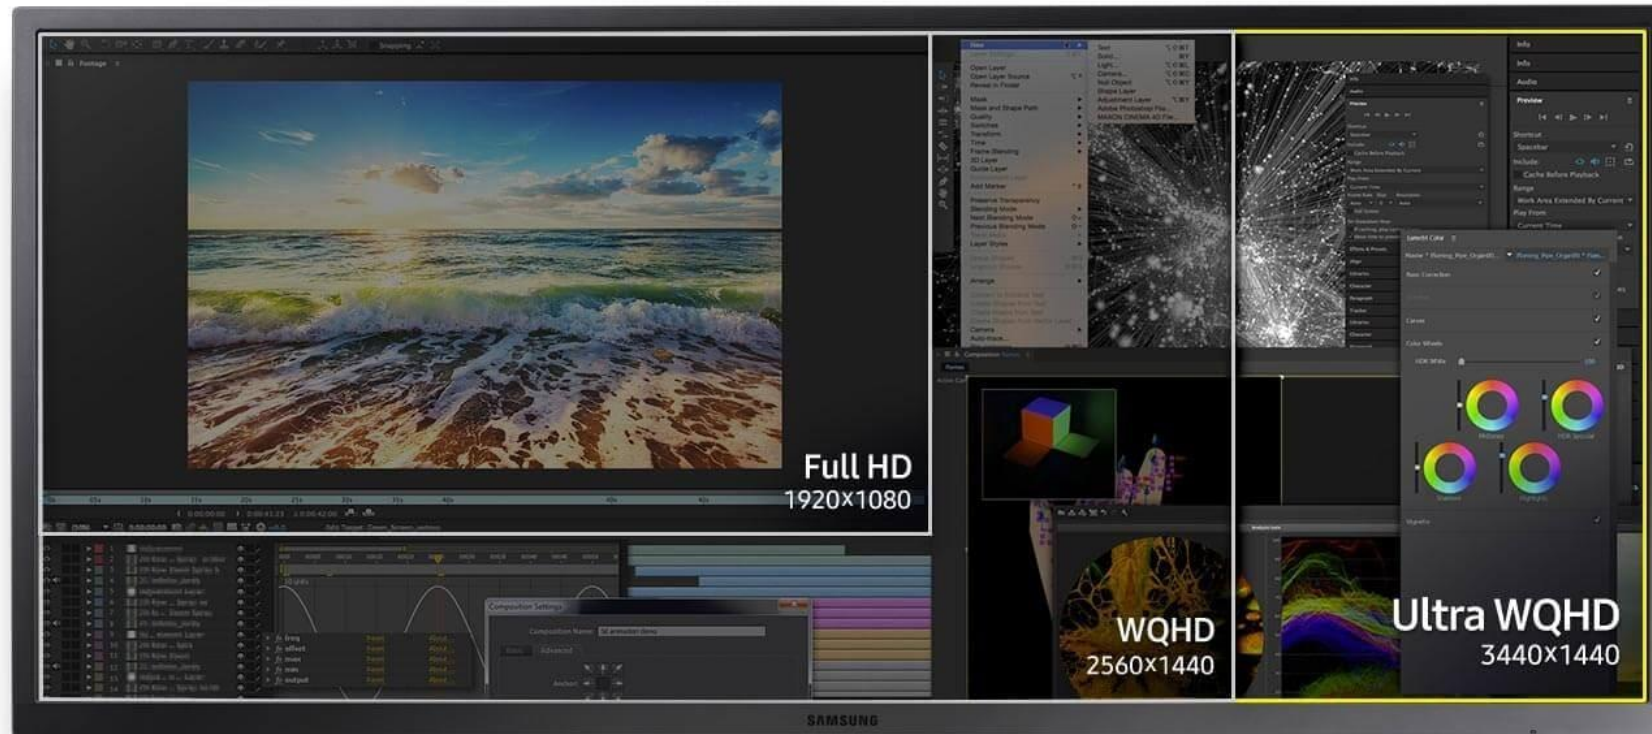

All-around Performer

The ultra-wide WQHD monitor

Seamless multi-tasking

With its 34" ultra-wide screen and 21:9 WQHD resolution, the SJ55W provides all the workspace you need to comfortably multi-task on a single screen. And whether you're working on documents, playing games, or watching movies, you'll enjoy all your content in superbly detailed WQHD quality.

WQHD Image quality

With a screen resolution of 3440x1440 pixels—approximately 2.4 times the density of Full HD— the SJ55W delivers razor-sharp images. And with more pixels to display content, you can view more of webpages and documents at once without scrolling or zooming out.

PBP/PIP

Picture-by-Picture (PBP) function displays input from two sources side-by-side at their native resolution. And for optimal multi-tasking, Picture-in-Picture (PIP) lets you resize the second source to up to 25% of the screen and position it anywhere.

PBP

PIP

Stylish and practical

The SJ55W's slim panel, elegant Y-stand, and metallic bezel bring quality and style to the workplace or home. And with a VESA-compatible mount for precision positioning and DP and HDMI ports offering multiple connectivity options, the SJ55W is as practical as it is stylish.