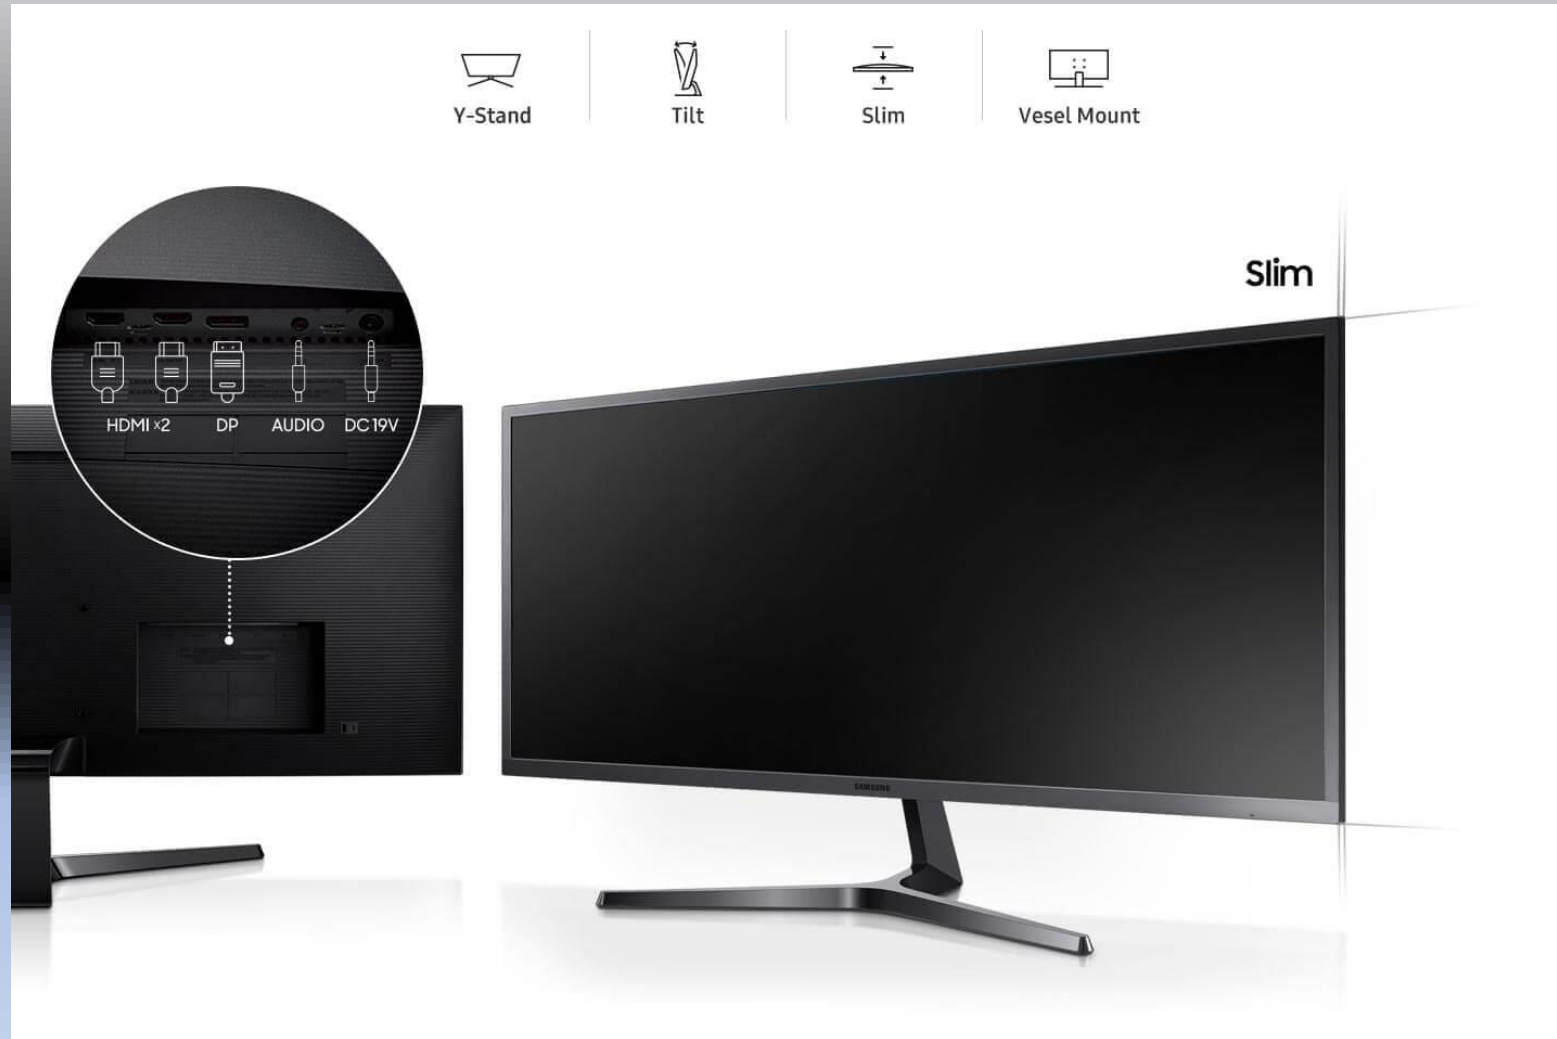

All-around Performer

The ultra-wide WQHD monitor

Seamless multi-tasking

With its 34" ultra-wide screen and 21:9 WQHD resolution, the SJ55W provides all the workspace you need to comfortably multi-task on a single screen. And whether you're working on documents, playing games, or watching movies, you'll enjoy all your content in superbly detailed WQHD quality.

WQHD Image quality

With a screen resolution of 3440x1440 pixels—approximately 2.4 times the density of Full HD— the SJ55W delivers razor-sharp images. And with more pixels to display content, you can view more of webpages and documents at once without scrolling or zooming out.

PBP

PIP

Stylish and practical

The SJ55W's slim panel, elegant Y-stand, and metallic bezel bring quality and style to the workplace or home. And with a VESA-compatible mount for precision positioning and DP and HDMI ports offering multiple connectivity options, the SJ55W is as practical as it is stylish.