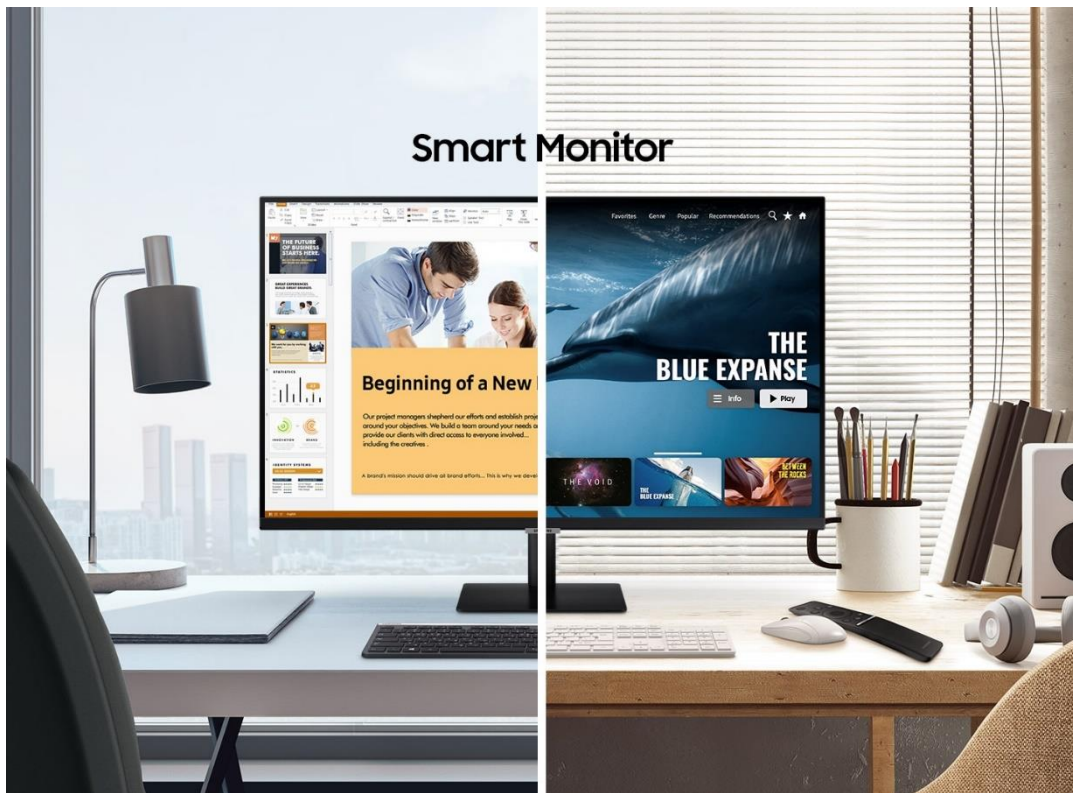

# The World's 1st Do-It-All Screen

The monitor for every side of life. Get work done without a PC, with the installed Microsoft Office 365, or by remote access to your office computer. Then switch to pure entertainment with the on-board one-stop entertainment system.

World's first monitor to combine OTT media service, mobile connectivity, and remote PC capabilities

\*\* On-screen content simulated for demonstration purpose

## *Mobile Connectivity*

Wireless DeX unlocks a full PC experience, without any PC. Use mobile productivity apps, such as video conferencing, documents, and browsers, through just your monitor and phone. To see photos or watch movies on the big screen, just tap it with your phone using Tap View.

## *AirPlay 2*

With integrated AirPlay 2, use Apple devices to work and play on the big screen. Improve your workflow by creating a wireless dual monitor setup with your MacBook and Smart Monitor. When it's time to relax, effortlessly enjoy videos, music, photos, and more from your iPhone or iPad.