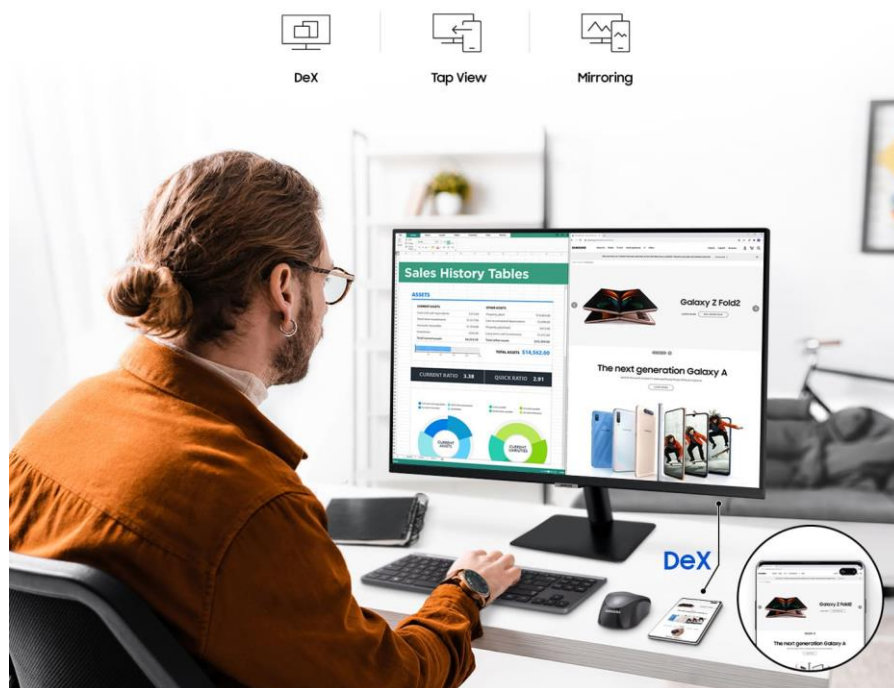

# The World's 1st Do-It-All Screen

The monitor for every side of life. Get work done without a PC, with the installed Microsoft Office 365, or by remote access to your office computer. Then switch to pure entertainment with the on-board one-stop entertainment system.

World's first monitor to combine OTT media service, mobile connectivity, and remote PC capabilities

\*\* On-screen content simulated for demonstration purpose

## *Mobile Connectivity*

Wireless DeX unlocks a full PC experience, without any PC. Use mobile productivity apps, such as video conferencing, documents, and browsers, through just your monitor and phone. To see photos or watch movies on the big screen, just tap it with your phone using Tap View.