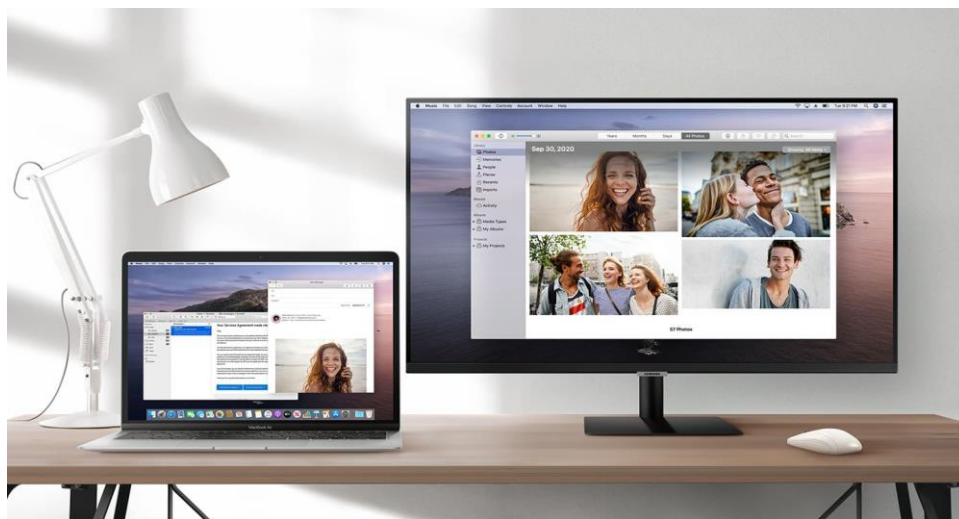

## *Mobile Connectivity*

Wireless DeX unlocks a full PC experience, without any PC. Use mobile productivity apps, such as video conferencing, documents, and browsers, through just your monitor and phone. To see photos or watch movies on the big screen, just tap it with your phone using Tap View.

# Connect with AirPlay 2

## *AirPlay 2*

With integrated AirPlay 2, use Apple devices to work and play on the big screen. Improve your workflow by creating a wireless dual monitor setup with your MacBook and Smart Monitor. When it's time to relax, effortlessly enjoy videos, music, photos, and more from your iPhone or iPad.