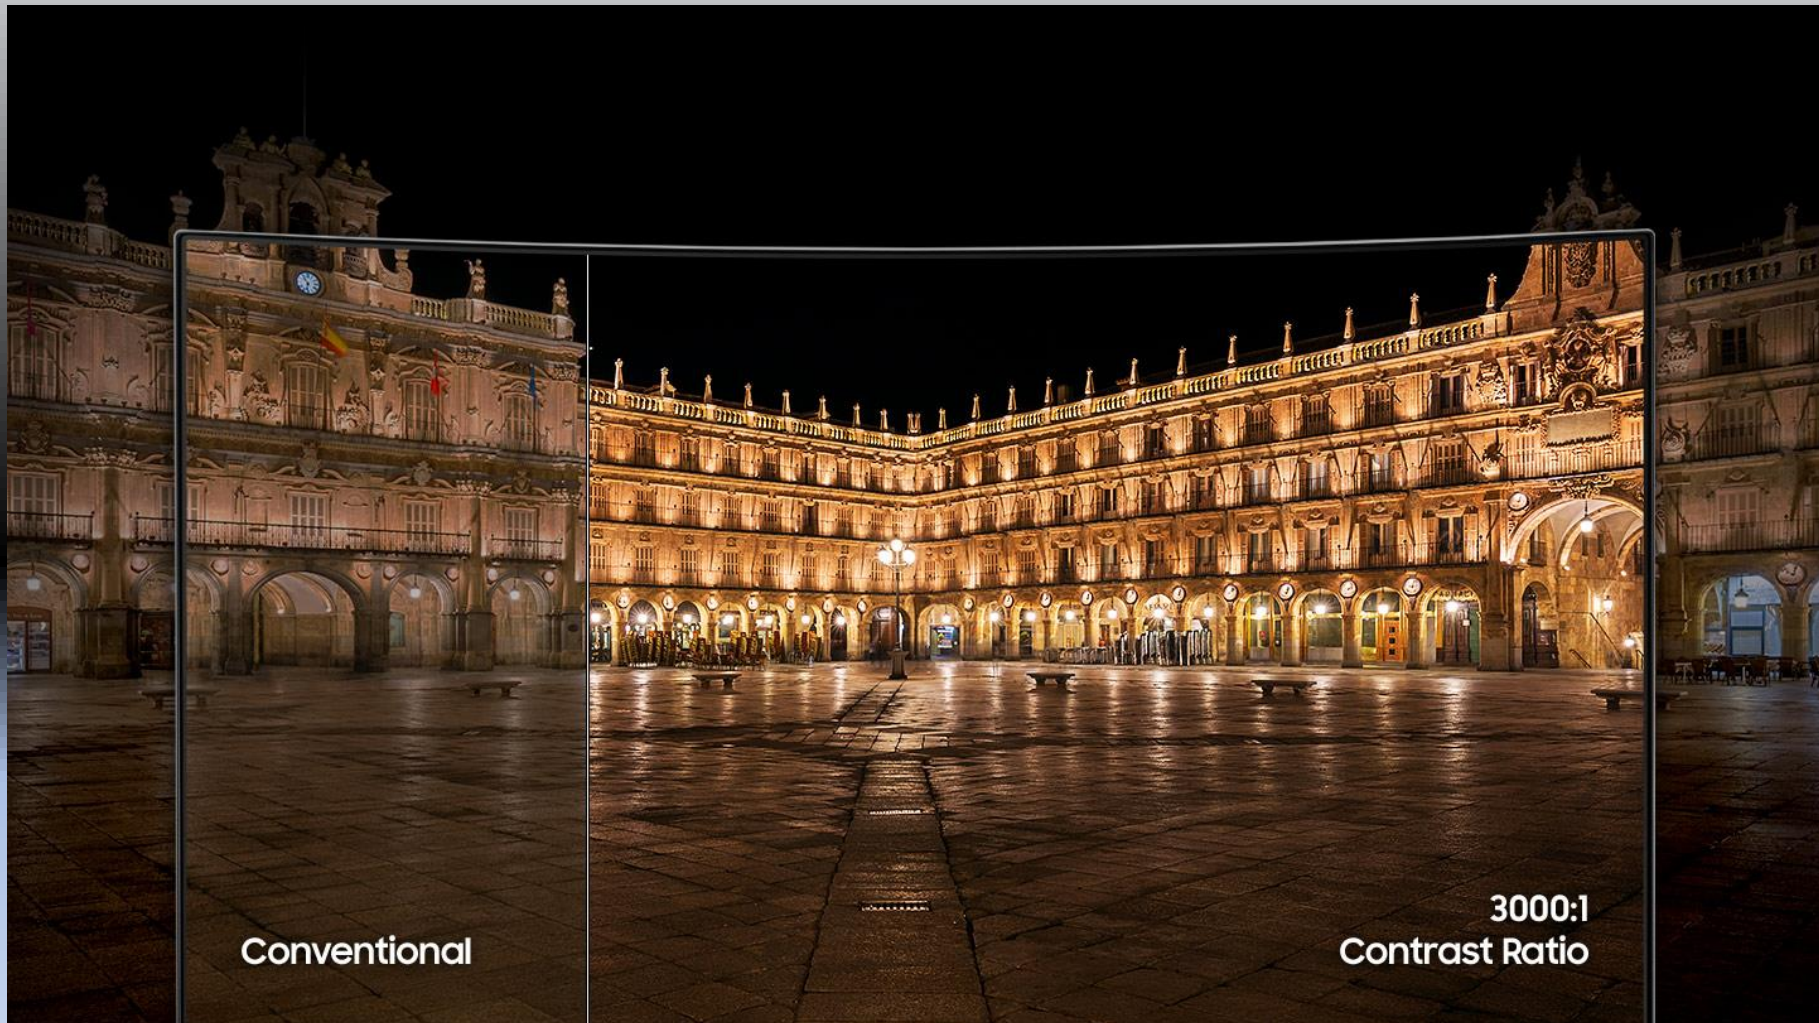

# Supersleek Screen

Designed with style in mind. The 3\_sided bezel\_less display stretches from edge to edge for maximum viewing and a minimalist aesthetic. A refined dark blue gray exterior and Y\_shaped stand base bring a sleek, modern look to your desk.

# More Gaming Power

Ideal game settings instantly give you the edge. Get optimal color settings and image contrast to see scenes more vividly and spot enemies hiding in the dark.

Game Mode adjusts any game to fill your screen with every detail in view.

## See True Detail

Every scene, incredibly defined. Samsung's innovative VA Panel technology delivers an outstanding 3000:1 contrast ratio with deeper blacks and more brilliant whites. Minimal light leaks from corner to corner so even very dark or bright images are crystal clear on your screen.