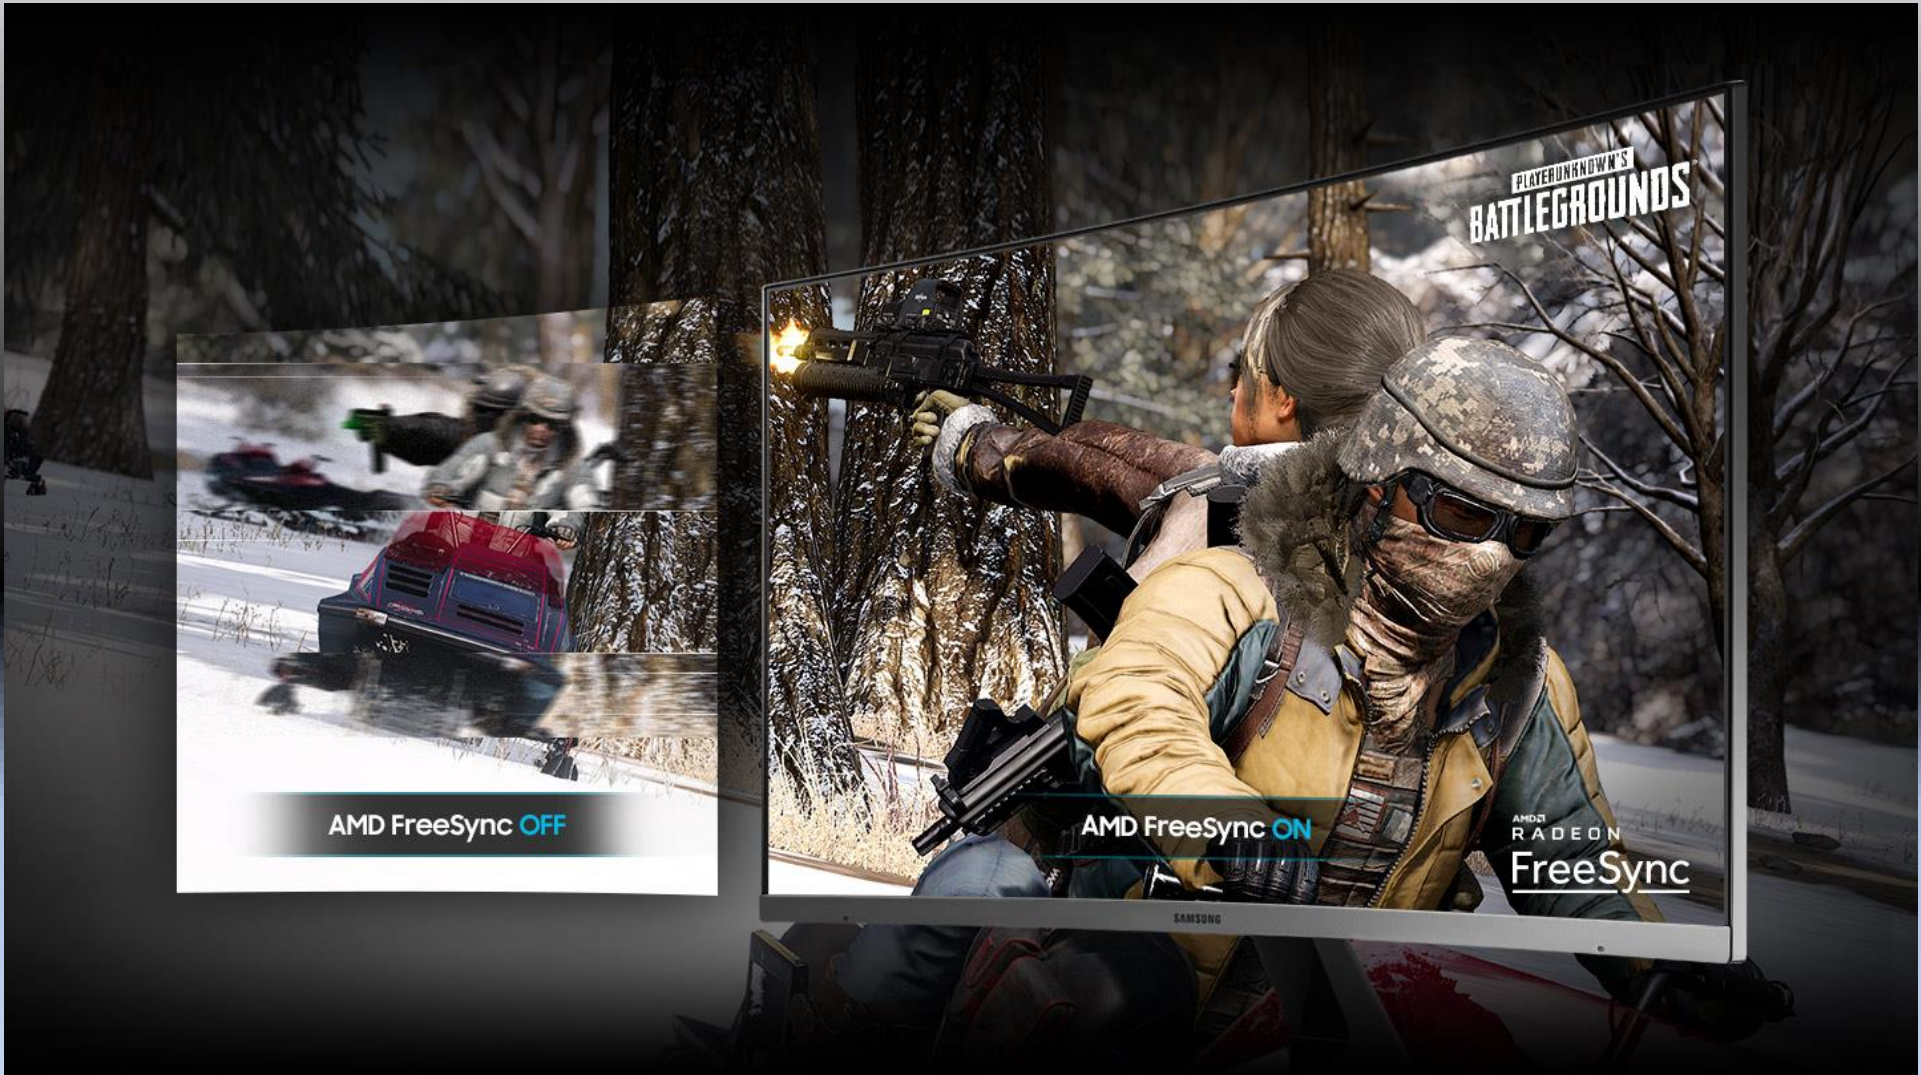

## Captivating Curves

Immerse yourself in work or play. The 1800R curved screen wraps around you, pulls you in, and keeps you focused. Even during extended use, the curvature reduces eye strain, so computing is more comfortable than ever before.

# Supersleek Screen

Designed with style in mind. The 3\_sided bezel\_less display stretches from edge to edge for maximum viewing and a minimalist aesthetic. A refined dark blue gray exterior and Y\_shaped stand base bring a sleek, modern look to your desk.

# All Action, No Delay

Superfluid entertainment experience. AMD Radeon FreeSync™ keeps your monitor and graphics card refresh rate in sync to reduced image tear and stutter. Watch movies and play games without any interruptions. Even fast action scenes look seamless and smooth.

## See True Detail

Every scene, incredibly defined. Samsung's innovative VA Panel technology delivers an outstanding 3000:1 contrast ratio with deeper blacks and more brilliant whites. Minimal light leaks from corner to corner so even very dark or bright images are crystal clear on your screen.