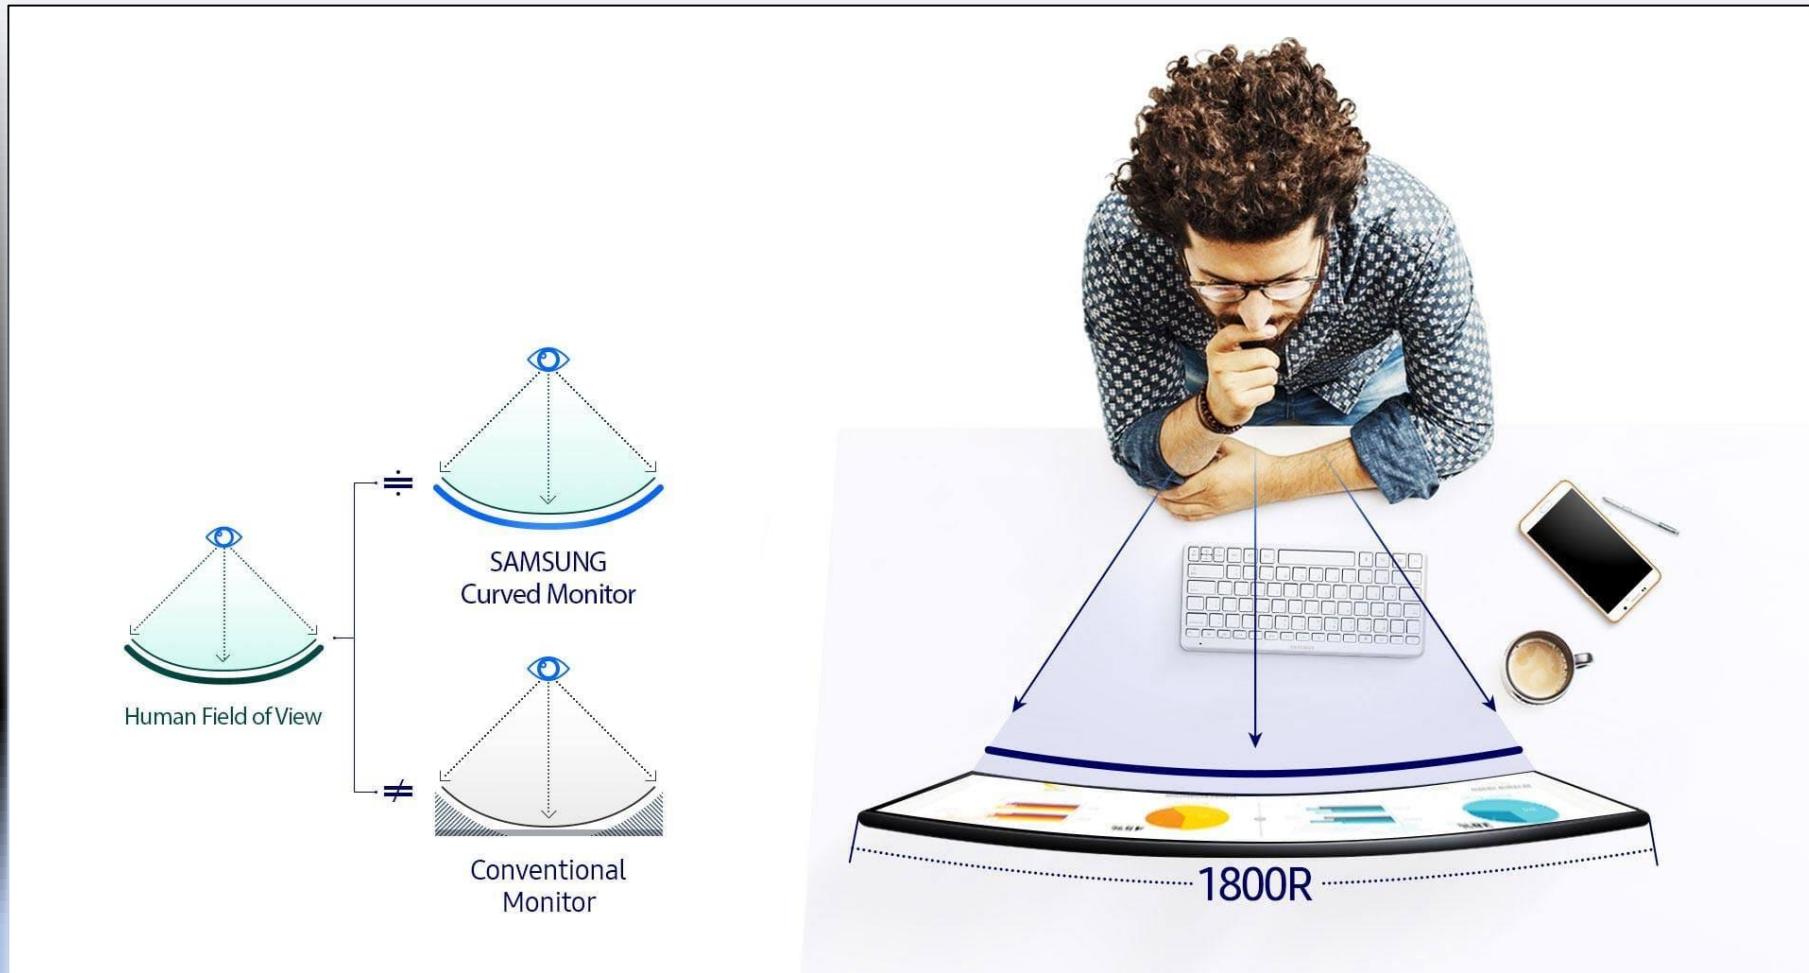

The deepest screen curve for the most deeply immersive viewing experience

Discover a truly immersive viewing experience with the Samsung monitor curved more deeply than any other. Wrapping around your field of vision like your local iMax theater screen, the 1800R screen — with its 1800mm radius of arc for greater curvature — creates a wider field of view, enhances depth perception, and minimizes peripheral distractions to draw you deeper in to your content. So whether it is an online movie, a favourite TV show, or a pulse-racing game, Samsung's deeper screen curve will fully immerse you in all your multi-media content.

1800R screen for increased viewing comfort

- 1800R screen curve: the greater curvature of the 1800R screen allows your eyes to track smoothly across the entire display while maintaining a constant viewing distance.
- In clinical tests conducted by Seoul National University Hospital Department of Ophthalmology, this was shown to reduce eye strain in users compared to viewing a flat screen monitor

Samsung's advanced VA panel for minimized light leakage and deeper, more uniform blacks

The vertically aligned liquid crystals in Samsung's VA panels block backlighting more effectively than IPS panels as the screen curves to minimize light leakage and deliver deeper, more uniform blacks from edge to edge.

Incredibly slim profile and stylish curved design

- Super slim curved panel: With an astonishingly slim 11.9mm profile — as slender as a ballpoint pen — the solid curved panel is more than half as slim as previous curved-screen models
- Simple circular stand: a simple circular stand elegantly complements the slender curved panel