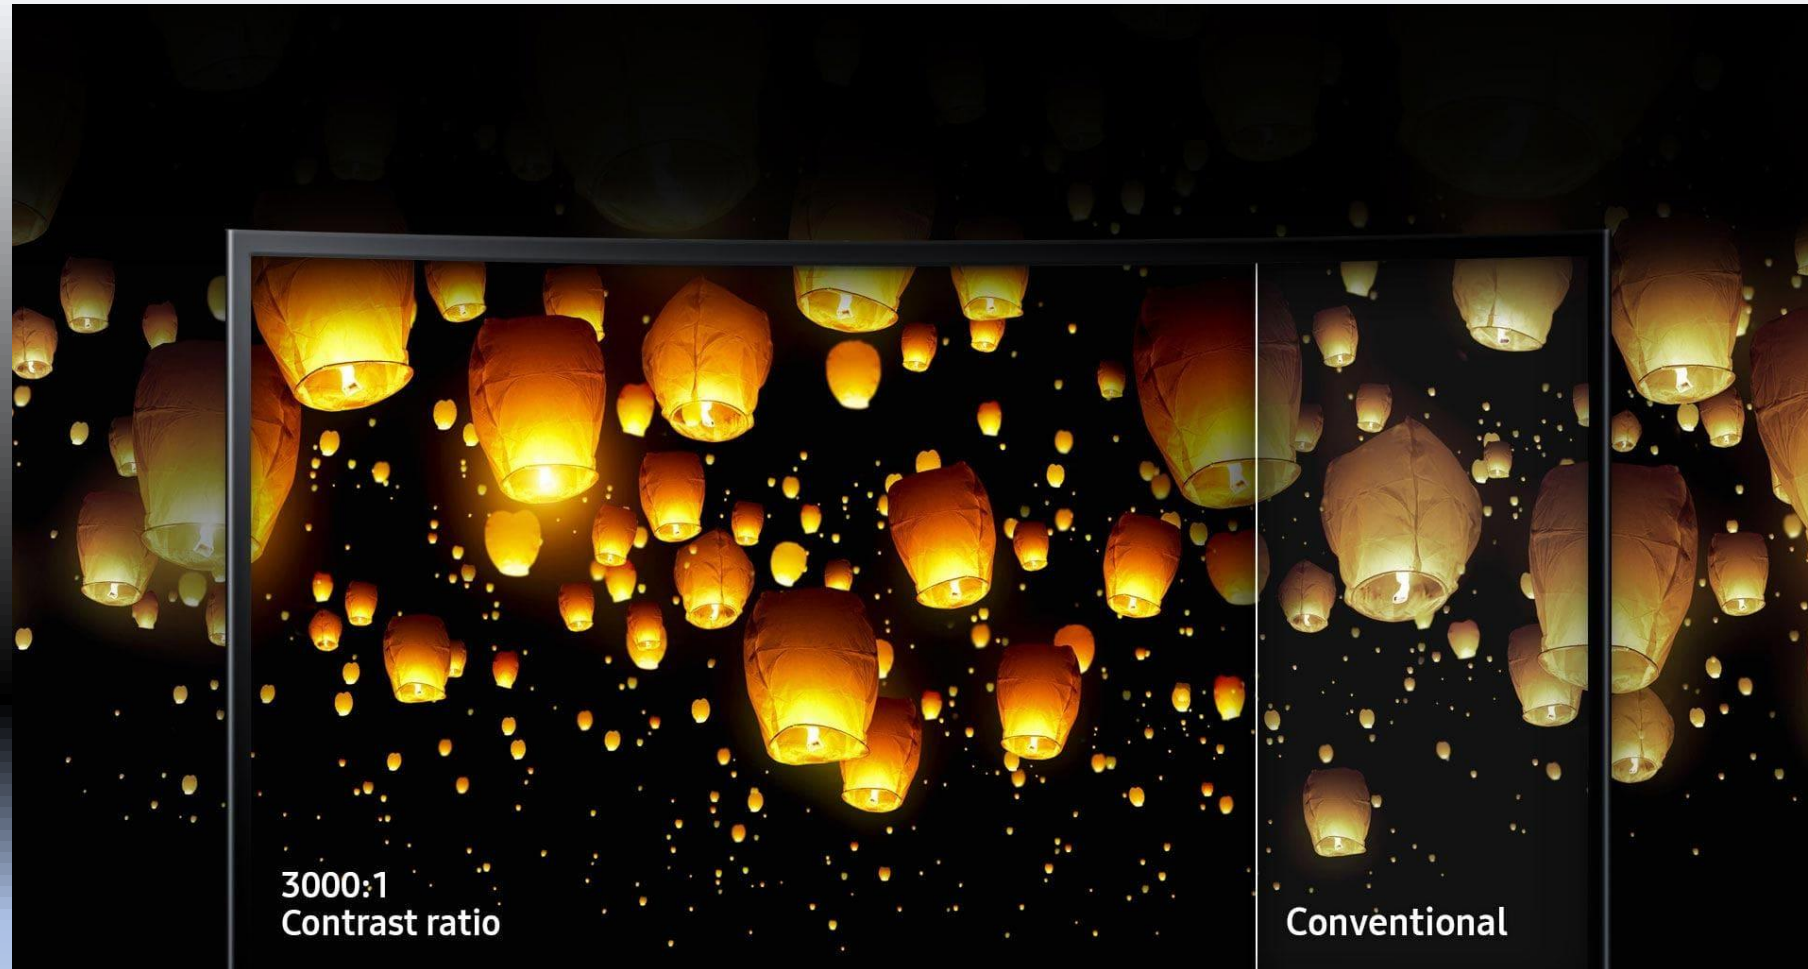

The deepest screen curve for the most deeply immersive viewing experience

Discover a truly immersive viewing experience with the Samsung monitor curved more deeply than any other. Wrapping around your field of vision like your local iMax theater screen, the 1800R screen — with its 1800mm radius of arc for greater curvature — creates a wider field of view, enhances depth perception, and minimizes peripheral distractions to draw you deeper in to your content. So whether it is an online movie, a favourite TV show, or a pulse-racing game, Samsung's deeper screen curve will fully immerse you in all your multi-media content.

1800R screen for increased viewing comfort

- 1800R screen curve: the greater curvature of the 1800R screen allows your eyes to track smoothly across the entire display while maintaining a constant viewing distance.
- In clinical tests conducted by Seoul National University Hospital Department of Ophthalmology, this was shown to reduce eye strain in users compared to viewing a flat screen monitor

Samsung's advanced VA panel for minimized light leakage and deeper, more uniform blacks

The vertically aligned liquid crystals in Samsung's VA panels block backlighting more effectively than IPS panels as the screen curves to minimize light leakage and deliver deeper, more uniform blacks from edge to edge.

Superior image quality with Samsung's advanced display technology

- Best-in-class 3000:1 contrast ratio: Samsung's VA panel technology provides a 3000:1 contrast ratio that delivers deeper blacks, more brilliant whites, and richer colors for clearer, more vibrant images
- Reduced light leakage: Samsung's curved display technology minimizes light leakage from the screen edges to ensure more uniform blacks across the entire viewing area