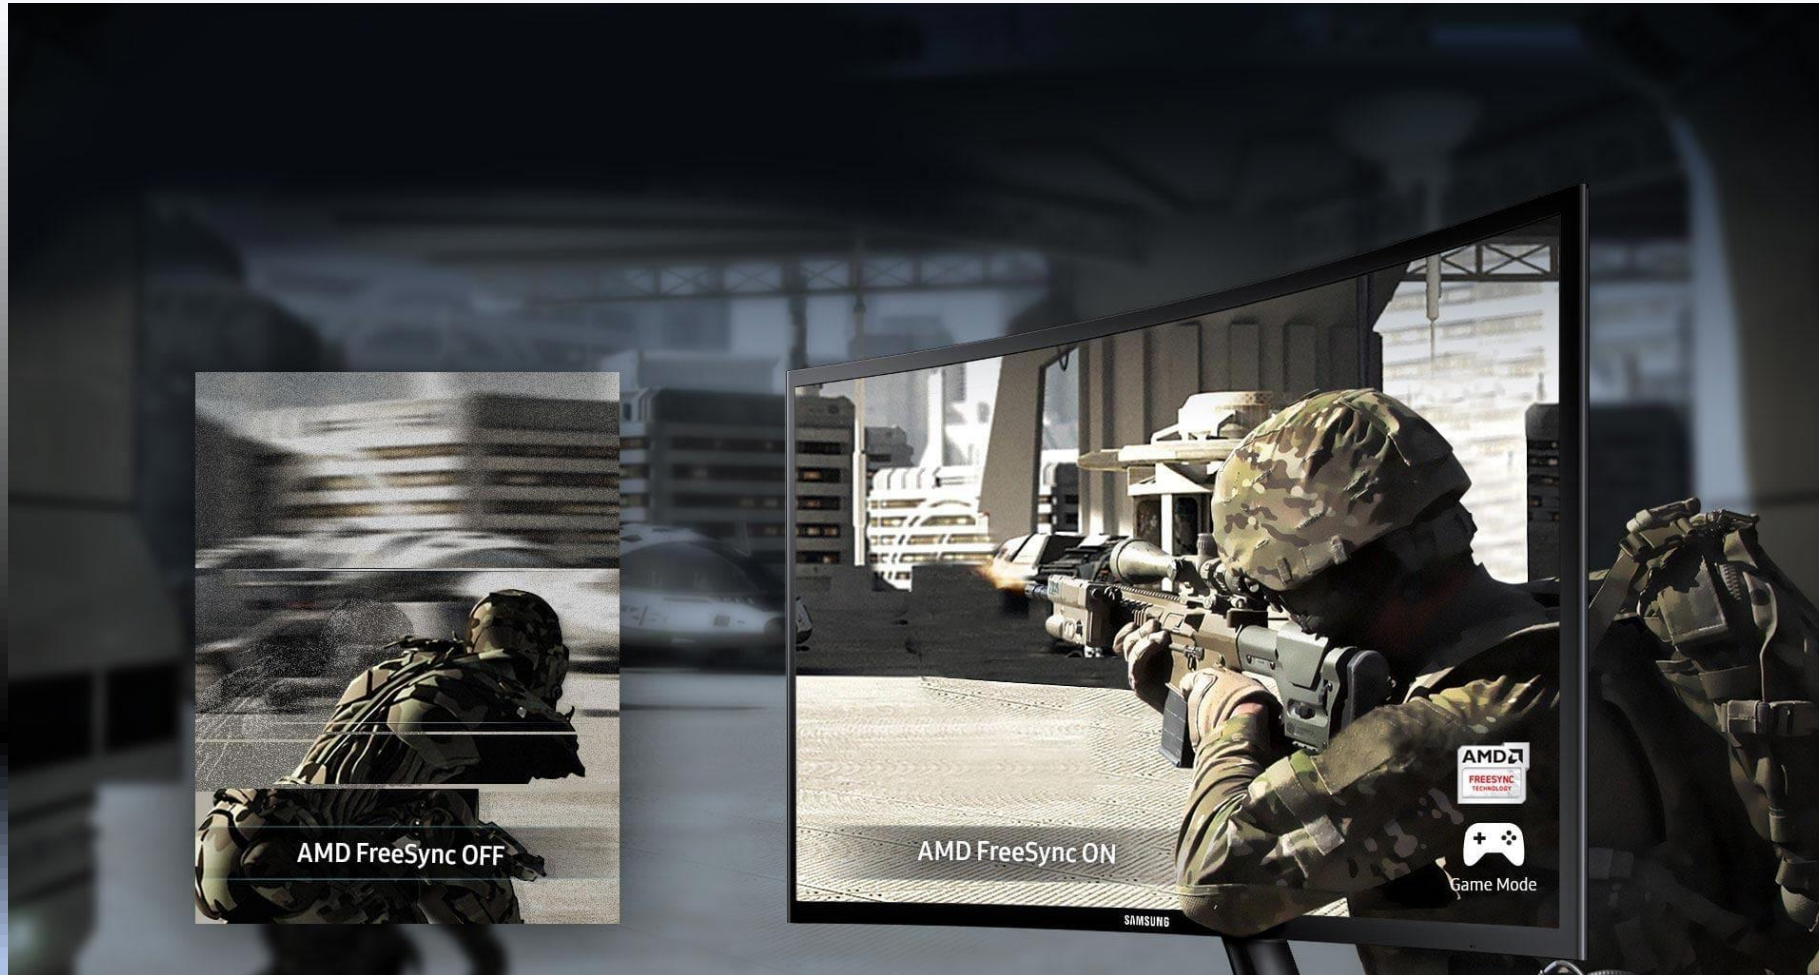

Flawlessly smooth gameplay with AMD FreeSync

- AMD FreeSync: By dynamically syncing screen refresh rate with image frame rate, AMD FreeSync minimizes stutter and ensures flawlessly smooth gameplay
- Game Mode: Game mode instantly optimizes screen colors and contrast for gaming to ensure you enjoy every scene at its best