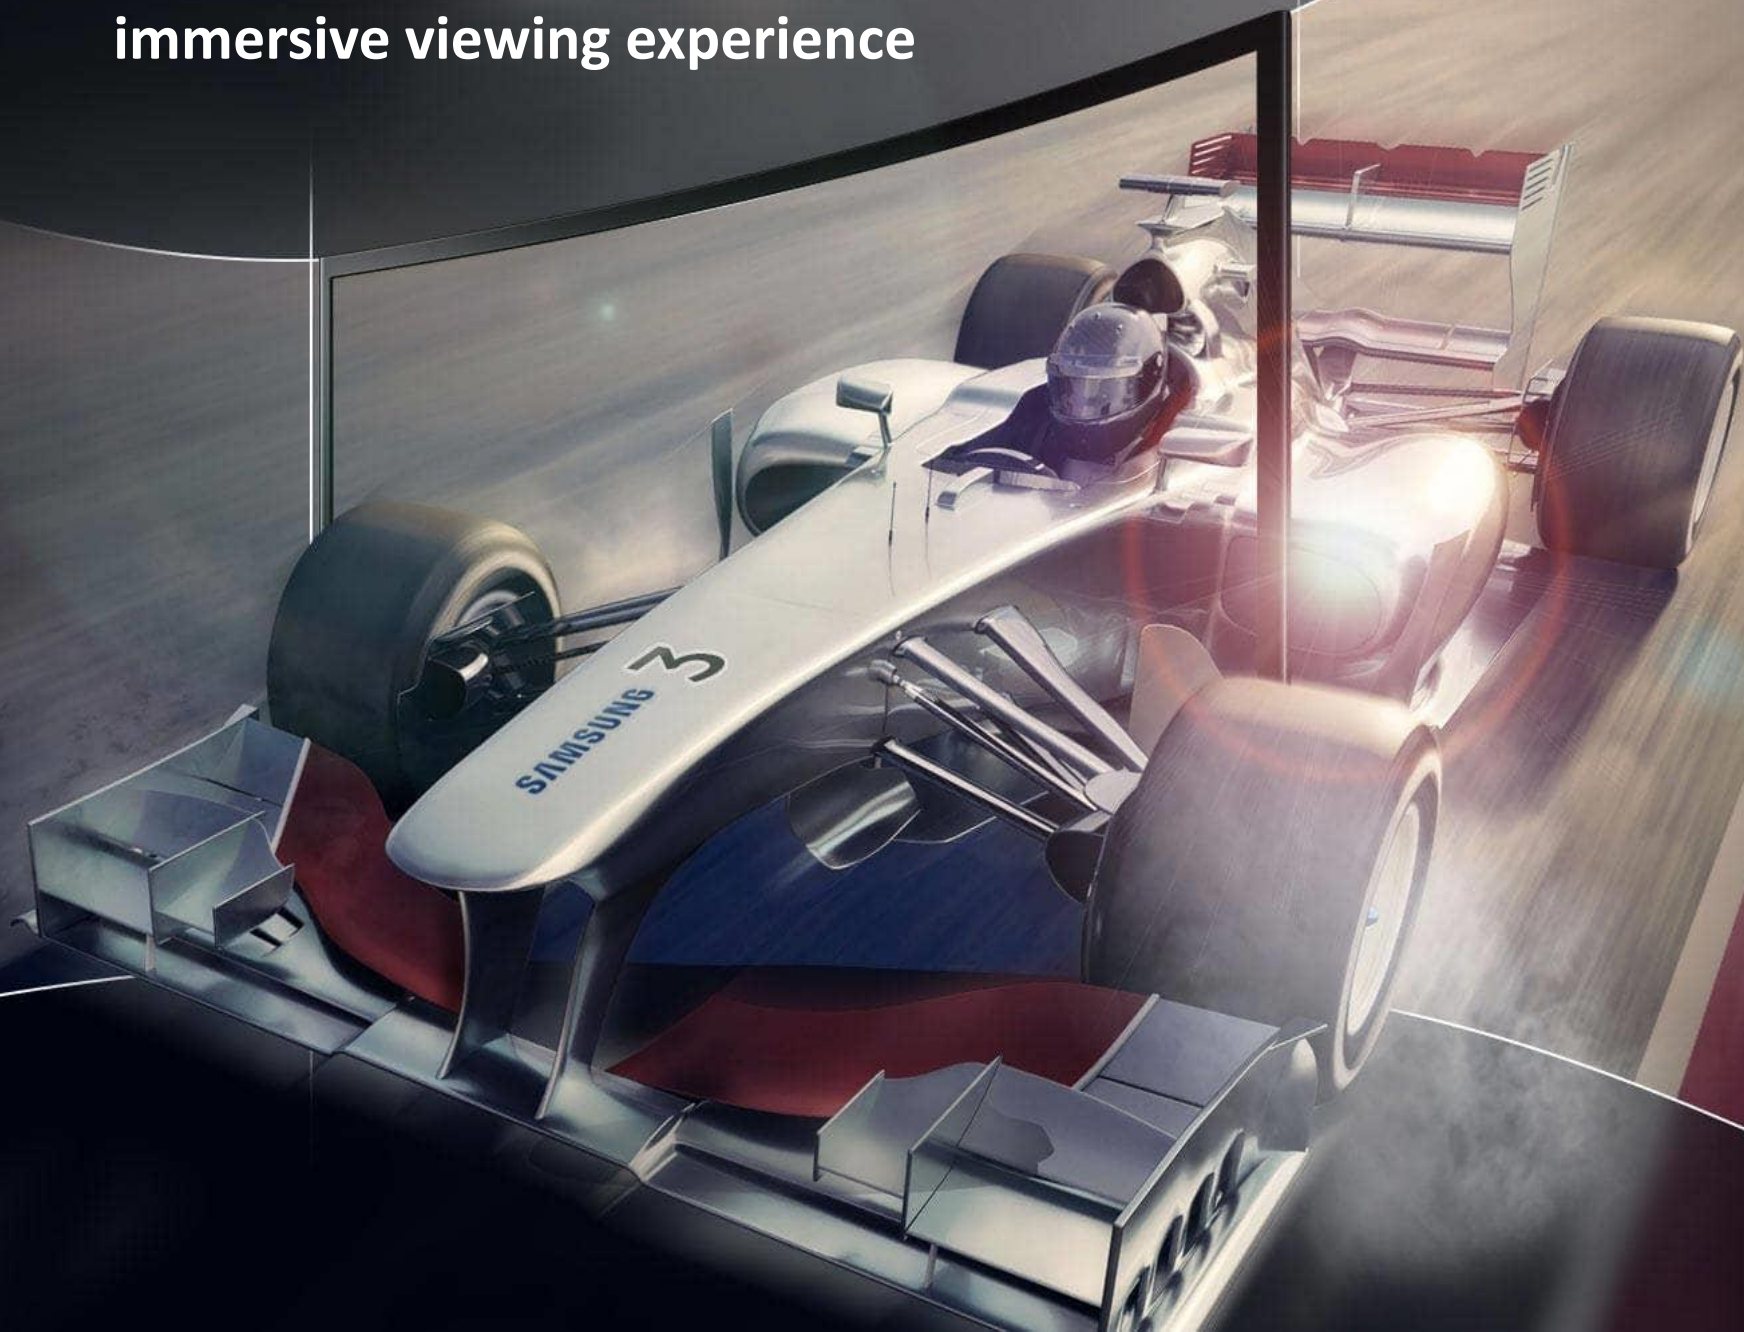

The deepest screen curve for the most deeply immersive viewing experience

Discover a truly immersive viewing experience with the Samsung monitor curved more deeply than any other. Wrapping around your field of vision like your local iMax theater screen, the 1800R screen — with its 1800mm radius of arc for greater curvature — creates a wider field of view, enhances depth perception, and minimizes peripheral distractions to draw you deeper in to your content. So whether it is an online movie, a favourite TV show, or a pulse-racing game, Samsung's deeper screen curve will fully immerse you in all your multi-media content.

1800R screen for increased viewing comfort

- 1800R screen curve: the greater curvature of the 1800R screen allows your eyes to track smoothly across the entire display while maintaining a constant viewing distance.
- In clinical tests conducted by Seoul National University Hospital Department of Ophthalmology, this was shown to reduce eye strain in users compared to viewing a flat screen monitor

Samsung's advanced VA panel for minimized light leakage and deeper, more uniform blacks

The vertically aligned liquid crystals in Samsung's VA panels block backlighting more effectively than IPS panels as the screen curves to minimize light leakage and deliver deeper, more uniform blacks from edge to edge.

Superior image quality with Samsung's advanced display technology

- Best-in-class 3000:1 contrast ratio: Samsung's VA panel technology provides a 3000:1 contrast ratio that delivers deeper blacks, more brilliant whites, and richer colors for clearer, more vibrant images
- Reduced light leakage: Samsung's curved display technology minimizes light leakage from the screen edges to ensure more uniform blacks across the entire viewing area