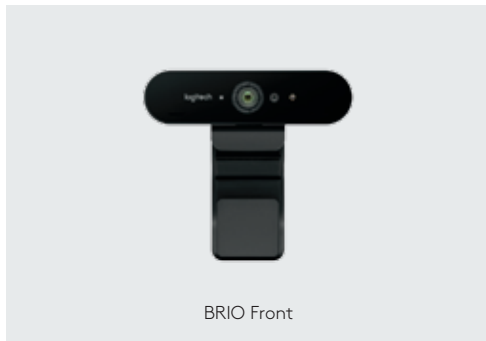

BRIO is also packed with extras, including support for infrared-based facial recognition to strengthen login security, works with

Microsoft Cortana®, supports multiple connection types (including USB 3.0 and Type C), and provides the freedom to mount the camera wherever it works best – LCD screen, notebook, or tabletop – with the removable clip or embedded tripod thread.

BlueJeans

lifesize

zoom

broadsoft

Logitech BRIO

BRIO Front

BRIO Back

BRIO + Removable Clip